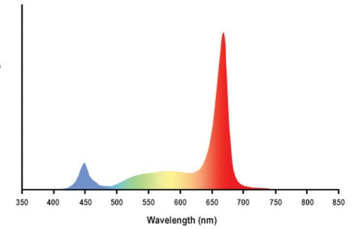

## Specifications

MEGADRIVE VERTICAL FIXTURES	MDV-400	MDV-600	MDV-800
NOMINAL WATTAGE PER FIXTURE	400	600	800
OPERATING TEMP		0-40°C (32-107°F)	
DIMENSIONS	46.5" X 45" X 1.25"	46.5" X 45" X 1.25"	56" X 45" X 1.25"
WEIGHT	20 LBS	20 LBS	22 LBS
LED LIFETIME RATING (L90)		>100,000 HOURS	
WARRANTY		5 YEARS	
THERMAL MANAGEMENT		PASSIVE	
DIMMING		0-100%	
SPECTRUM CONTROL		2 CHANNEL 0-100%	
LIGHT OUTPUT (PPF)	1,050 μMoles/s	1,850 μMoles/s	2,470 μMoles/s
EFFICACY		Up to 3.5 μMoles/J	
HEAT OUTPUT	1,365 BTU	2,040 BTU	2,720 BTU
SAFETY COMPLIANCE		UL 8750, CAN/CSA-C22.2 No. 250.13	
FIXTURES PER POWER SUPPLY	12-27	8-16	6-12