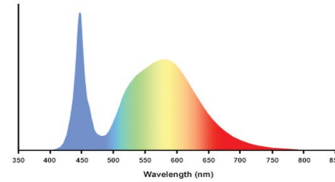

## Specifications

MEGADRIVE VERTICAL FIXTURES	MDV-400	MDV-600	MDV-800
NOMINAL WATTAGE PER FIXTURE	400	600	800
OPERATING TEMP		0-40°C (32-107°F)	
DIMENSIONS	46.5" X 45" X 1.25"	46.5" X 45" X 1.25"	56" X 45" X 1.25"
WEIGHT	20 LBS	20 LBS	22 LBS
LED LIFETIME RATING (L90)		>100,000 HOURS	
WARRANTY		5 YEARS	
THERMAL MANAGEMENT		PASSIVE	
DIMMING		0-100%	
SPECTRUM CONTROL		2 CHANNEL 0-100%	
LIGHT OUTPUT (PPF)	1,050 μMoles/s	1,850 μMoles/s	2,470 μMoles/s
EFFICACY		Up to 3.5 μMoles/J	
HEAT OUTPUT	1,365 BTU	2,040 BTU	2,720 BTU
SAFETY COMPLIANCE		UL 8750, CAN/CSA-C22.2 No. 250.13	
FIXTURES PER POWER SUPPLY	12-27	8-16	6-12