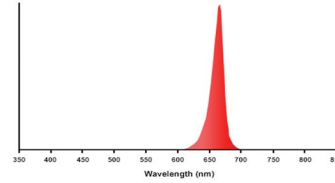

## Specifications

MEGADRIVE VERTICAL FIXTURES	MDV-400	MDV-600	MDV-800
NOMINAL WATTAGE PER FIXTURE	400	600	800
OPERATING TEMP		0-40°C (32-107°F)	
DIMENSIONS	46.5" X 45" X 1.25"	46.5" X 45" X 1.25"	56" X 45" X 1.25"
WEIGHT	20 LBS	20 LBS	22 LBS
LED LIFETIME RATING (L90)		>100,000 HOURS	
WARRANTY		5 YEARS	
THERMAL MANAGEMENT		PASSIVE	
DIMMING		0-100%	
SPECTRUM CONTROL		2 CHANNEL 0-100%	
LIGHT OUTPUT (PPF)	1,050 μMoles/s	1,850 μMoles/s	2,470 μMoles/s
EFFICACY		Up to 3.5 μMoles/J	
HEAT OUTPUT	1,365 BTU	2,040 BTU	2,720 BTU
SAFETY COMPLIANCE		UL 8750, CAN/CSA-C22.2 No. 250.13	
FIXTURES PER POWER SUPPLY	12-27	8-16	6-12